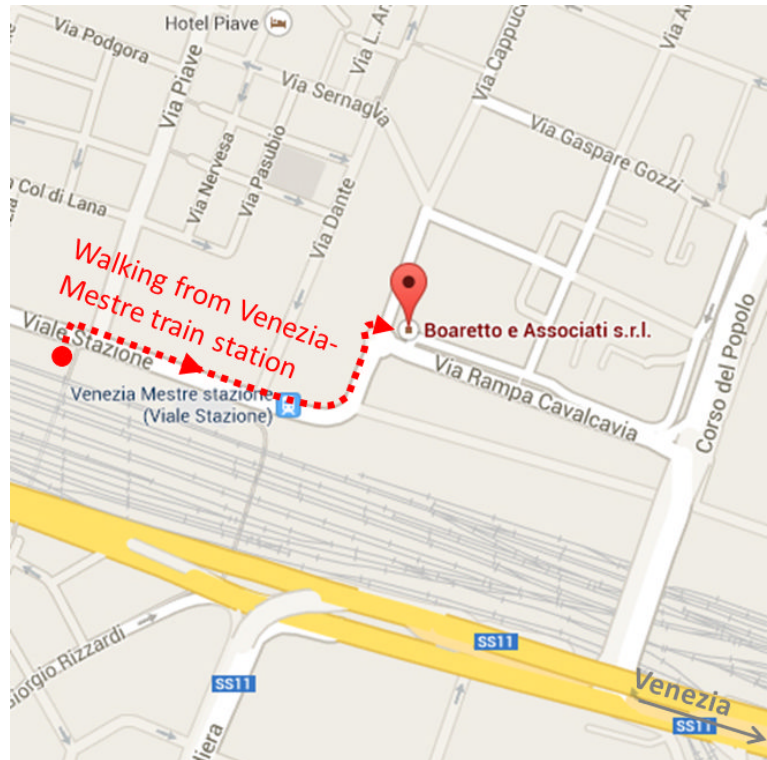

**Main office:** via Rampa Cavalcavia 1, 30172 Venezia Mestre

**How to get here: walking from Venezia-Mestre train station (3 minutes):**

- Exit the station on the north (Mestre) side
- Cross the road (viale della Stazione), turn right and walk until the end of the street, then take via Cappuccina
- Walk on via Cappuccina for 150 meters, then cross the road at the corner with via Rampa Cavalcavia. The entrance of the office is right under the colonnade