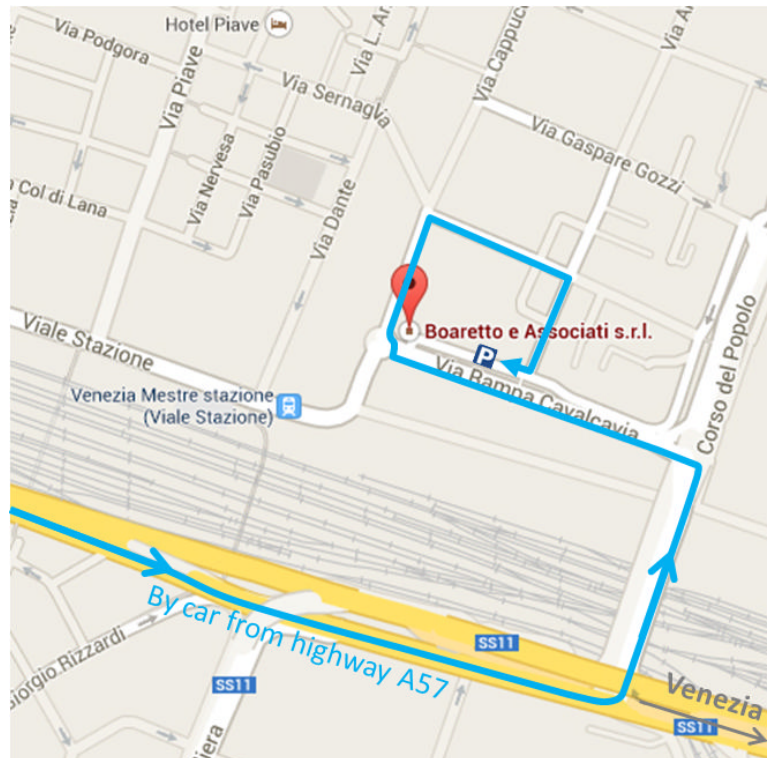

Main office: via Rampa Cavalcavia 1, 30172 Venezia Mestre

How to get here: by car from Autostrada A57 exit toward Venezia/Ravenna/Mestre/Marghera (5 minutes):

- At the roundabout follow signs for Venezia
- At the first traffic light (Rampa G. Rizzardi) turn left towards central Mestre
- At the second traffic light turn left on to via Rampa Cavalcavia
- The office is at the end of the ramp, on the right, at the corner with via Cappuccina
- To park your car, take via Cappuccina, turn right on to the first street and around the block until you get to strada dei Ronchi