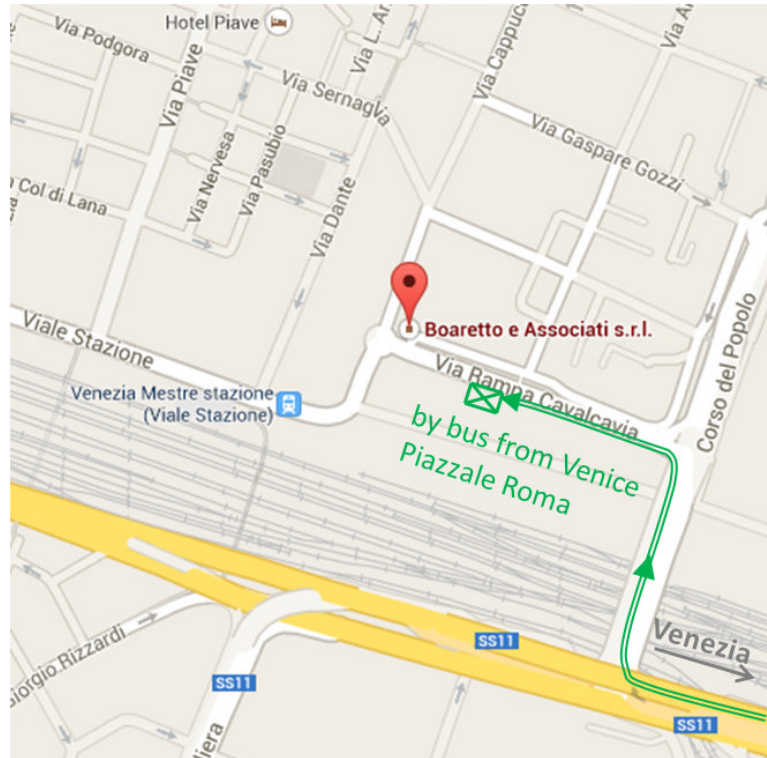

Main office: via Rampa Cavalcavia 1, 30172 Venezia Mestre

How to get here: by bus from Venice piazzale Roma (10 minutes):

- Take ACTV bus number 2 or 7, towards Mirano or Spinea
- Get off at via Rampa Cavalcavia bus stop
- Walk to the entrance of the office which is at the corner between via Cappuccina and via Rampa Cavalcavia, under the colonnade